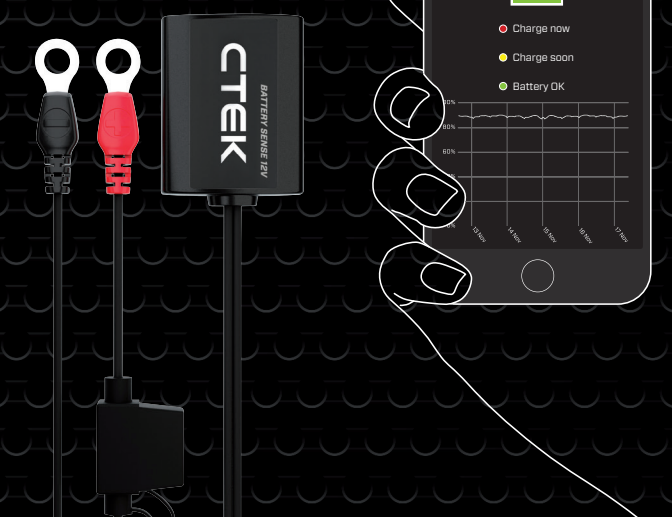

CHARGER GUIDE

Voltages	12V										LiFePO ₄
Product											
Description	0.8A	2.3A	3.8A	3.8A	5A	5A	5A	7A	10A	5A	
Charging step	6-step	8-step	7-step	7-step	8-step	8-step	8-step	8-step	8-step	8-step	
Warranty	5 year	5 year	5 year	5 year	5 year	5 year	5 year	5 year	2 year	5 year	
	●		●		●		●				
		●	●		●		●			●	
	●	●	●		●		●			●	
		●					●				
			●	●	●	●	●	●	●	●	
					●	●	●	●	●		
								●	●		
								●	●		

● GOOD ● BEST

BATTERY SENSE SMART BATTERY HEALTH MONITOR

Easily track the health of your vehicle battery with this unique Bluetooth enabled smart tracking device. It's easy to install and data is delivered through a free to download iPhone or Android App.

GET THE APP

A free to download iPhone or Android App provides a simple to understand condition report on your vehicle's battery. It will send a push notification if the battery's state of charge falls to a critical level or if measurements have not been taken for seven days.