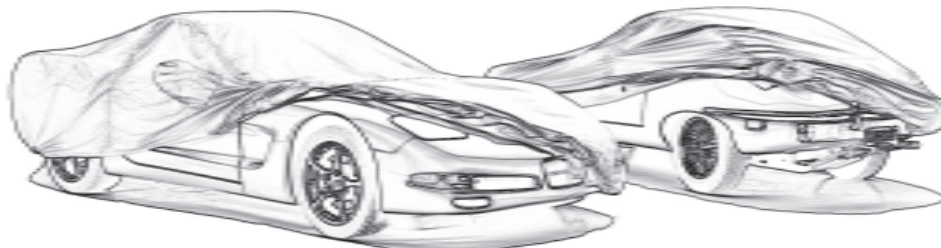

¹ Smaller covers can be washed at home but commercial washers provide the best cleaning & rinse.

² Warranty is for defects in material and workmanship & against the fabric becoming unserviceable. We will repair or replace after factory inspection.