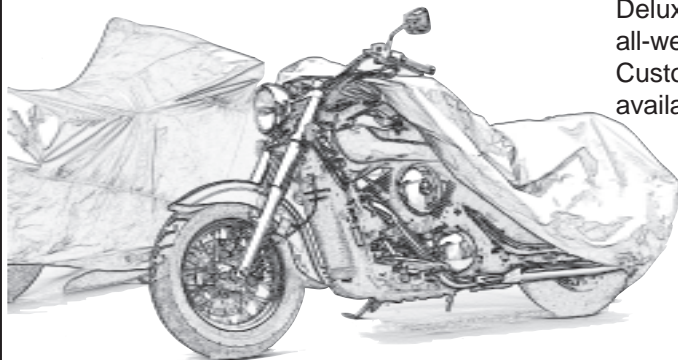

Quality protective softgoods since 1965!
World's *largest* manufacturer of custom vehicle covers.

Application Guide for Motorcycle, Scooter, ATV and PWC Covers

Custom & Ready-Fit® Covers

Deluxe Ready-Fit covers are manufactured using a durable all-weather silver-urethane coated polyester. Custom patterned covers for Harley-Davidson® models are available in a variety of fabrics.

Pack-Lite™ covers are made using our exclusive WeatherShield®**HP** fabric. Great protection while traveling, minimal storage space. Throw it in your home washer & dryer when soiled!