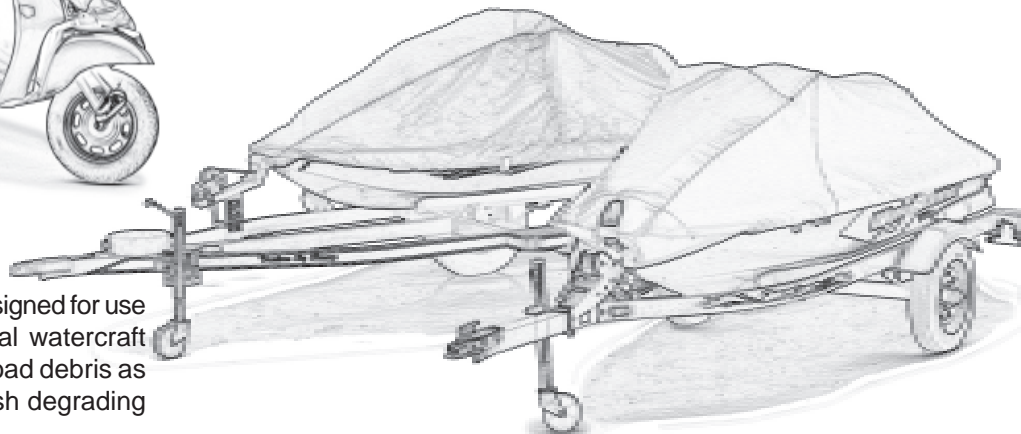

Scooter covers meet the needs of this growing market. These semi-custom covers use silver-urethane coated polyester on the top/deck panel and PVC coated nylon side panels.

Custom patterned, designed for use while towing, personal watercraft covers protect from road debris as well as paint and finish degrading UV rays.