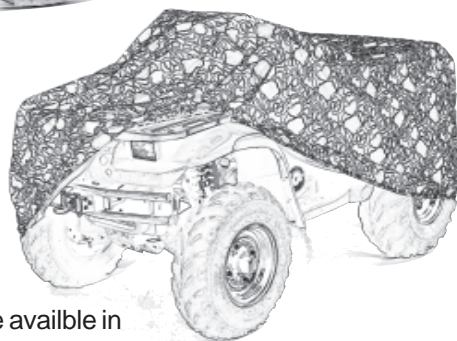

Pack-Lite™ covers are made using our exclusive WeatherShield®**HP** fabric. Great protection while traveling, minimal storage space. Throw it in your home washer & dryer when soiled!

ATV covers are available in sun reflecting urethane coated polyester or printed camo finish.

Scooter covers meet the needs of this growing market. These semi-custom covers use silver-urethane coated polyester on the top/deck panel and PVC coated nylon side panels.

Custom patterned, designed for use while towing, personal watercraft covers protect from road debris as well as paint and finish degrading UV rays.