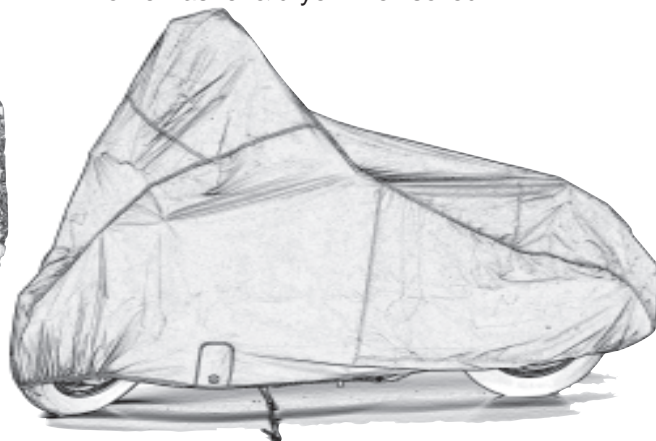

Pack-Lite™ covers are made using our exclusive WeatherShield®**HP** fabric. Great protection while traveling, minimal storage space. Throw it in your home washer & dryer when soiled!

ATV covers are available in sun reflecting urethane coated polyester or printed camo finish.

Scooter covers meet the needs of this growing market. These semi-custom covers use silver-urethane coated polyester on the top/deck panel and PVC coated nylon side panels.

Custom patterned, designed for use while towing, personal watercraft covers protect from road debris as well as paint and finish degrading UV rays.