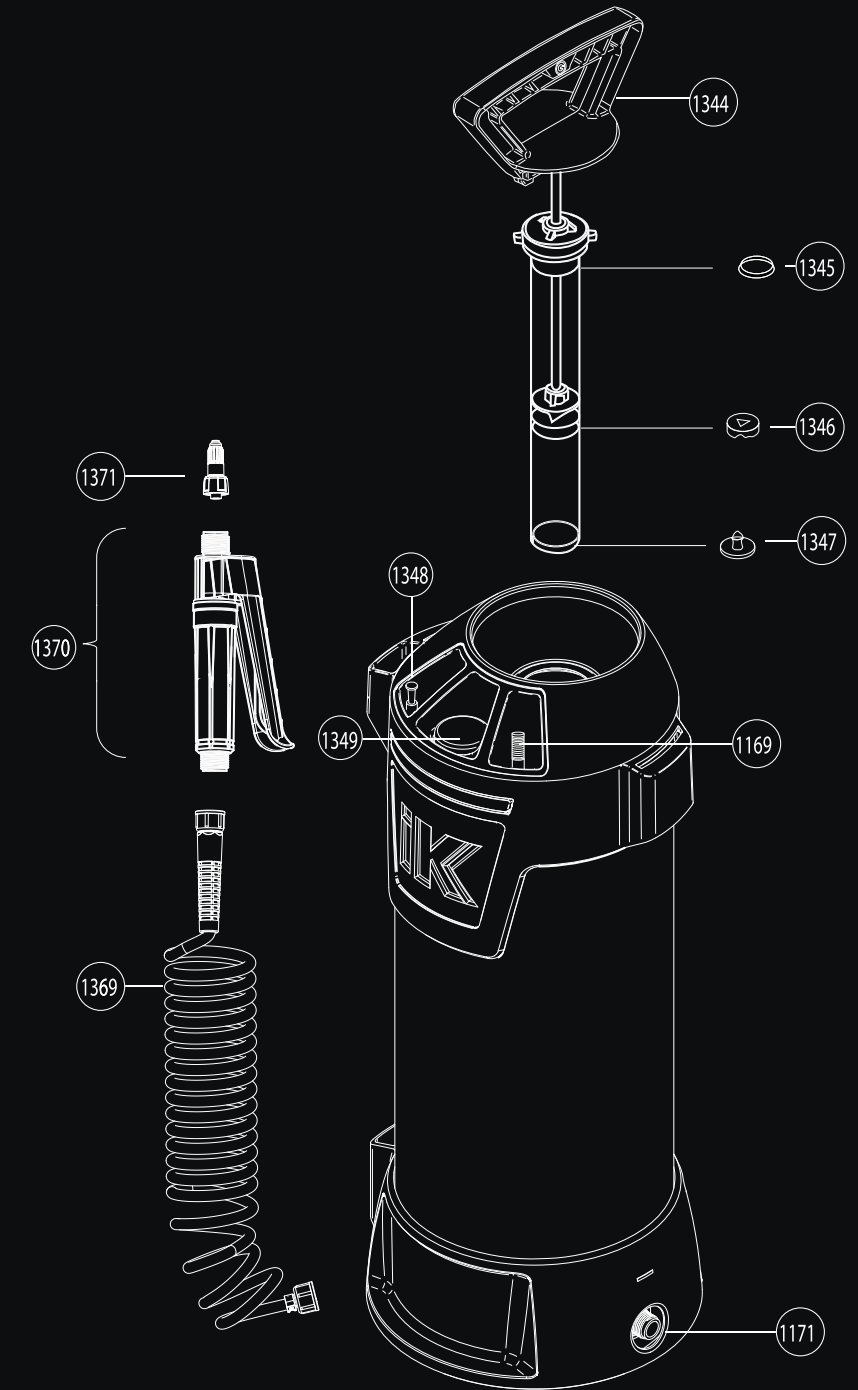

Pressure gauge

87 psi safety valve

Plastic handle with a support to place it

Spray with no fear of marking the bodywork.

High quality INOX materials

Both, chamber and tank are made of INOX.

Spiral hose of 13 useful feet

Spiral hose prevents dragging while you work.

Stable base with foot support

Place your feet on the base for a more comfortable manual pressurization of the tank.

SPARE PARTS

N°	COD.	Q	EN
1169	83272604	1	SCHRADER VALVE
1171	83272605	1	COMPLETE ADAPTER
1344	83372601	1	PUMP COMPLETE
1345	83372312	1	O-RING
1346	83372313	1	COLLAR SEAL
1347	83372314	1	VALVE
1348	83372602	1	SAFETY VALVE
1349	83372603	1	PRESSURE GAUGE
1369	83371835	1	COMPLETE SPIRAL HOSE
1370	83371816	1	COMPLETE HANDLE
1371	83371602	1	ADAPTER WITH ADJUSTABLE CONICAL NOZZLE

ACCESSORY

19 feet smooth hose available

REF: 83371836