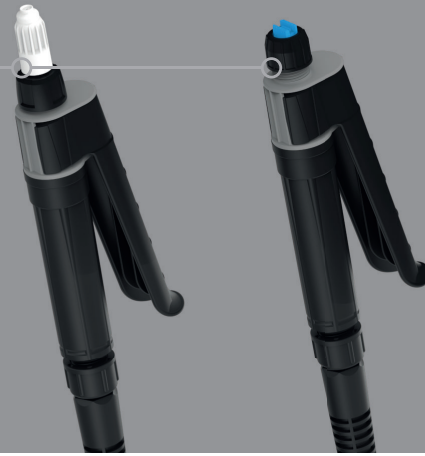

Max 3.5 Gal

Adjustable conical nozzle and fan

Possibility of spraying from a straight jet to a cone spray with the adjustable conical nozzle. With the fan nozzle you get a finer spray.

Standard schrader valve

Pressure gauge

87 psi safety valve

Plastic handle with a support to place it

Spray with no fear of marking the bodywork.

High quality INOX materials

Both, chamber and tank are made of INOX.

Spiral hose of 13 useful feet

Spiral hose prevents dragging while you work.

Stable base with foot support

Place your feet on the base for a more comfortable manual pressurization of the tank.

SPARE PARTS

N°	COD.	Q	EN
1169	83272604	1	SCHRADER VALVE
1171	83272605	1	COMPLETE ADAPTER
1344	83372601	1	PUMP COMPLETE
1345	83372312	1	O-RING
1346	83372313	1	COLLAR SEAL
1347	83372314	1	VALVE
1348	83372602	1	SAFETY VALVE
1349	83372603	1	PRESSURE GAUGE
1369	83371835	1	COMPLETE SPIRAL HOSE
1370	83371816	1	COMPLETE HANDLE
1371	83371602	1	ADAPTER WITH ADJUSTABLE CONICAL NOZZLE